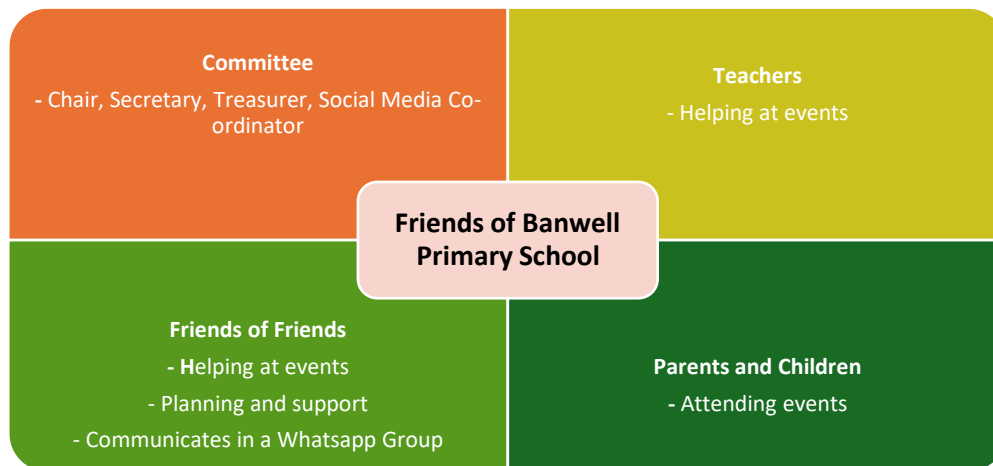

## Who are we?

**Friends of Banwell Primary School** - a Parent Teacher Association.

**Role** - to bring together parents, teachers and children to help raise funds for the school and strengthen the school community. We fund things that the school budget does not cover to help to make the school a better place for the children to learn.

**Structure** -

**PTA pay for** -

- Book bags for Reception new starters
- Leavers Bears at the end of Year 6
- Chocolate gifts and crackers for the Christmas Parties
- Contribute to whole school events such as the Space Odyssey visit
- Last year the PTA secured grants which funded outdoor equipment for the Reception Play area.