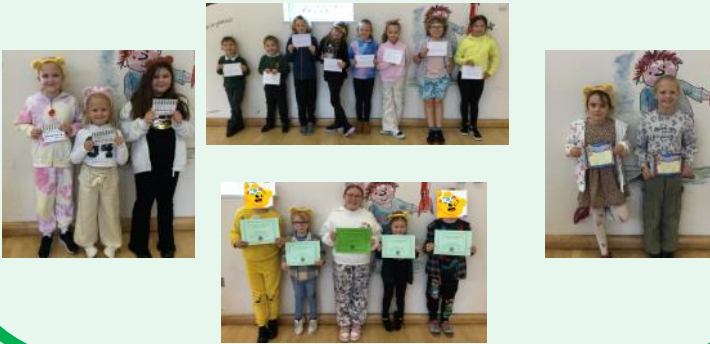

Congratulations to **Starfish** who topped the charts this week with **98.4%** attendance.

2nd Sharks — 96.1%

3rd Dolphins— 94%

4th Sea Lions— 93.8%

5th Penguins—93.5%

Children In Need

It was a spotty day theme in school for Children In Need, please don't forget to donate if you can via Parent pay or the link can be found on our Facebook post

We raised £152.60 over the two days.

Due to the success of this event we will be running a Christmas themed bake sale on Monday 9th in collaboration with the school choir and young musicians.

We would like to sell Christmas Jumpers (or any Christmas themed clothing) so please keep the donations coming